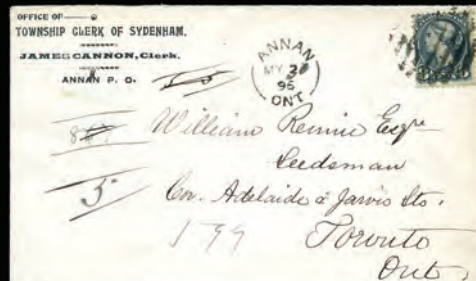

170

171

172

173

174

175

176

177

178

182

187

189

190

191

192