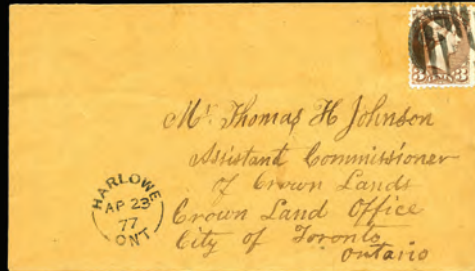

170

171

172

173

174

175

176

177

178

182

187

189

190

191

192